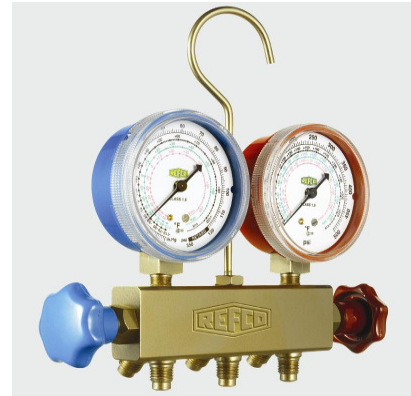

APEX

Two-way manifold

- with Bourdon type gauges KM
- Class 1.6
- brass body
- color-coded handwheels
- Swivel hook and 45° hose anchors

APEX-8

Manifold with Bourdon type gauges, hook, without accessories, packed in a cardboard box

	Part No
APEX-8-DS-R12-N	4666360
APEX-8-DS-R134a	4667277

APEX-6

Manifold with Bourdon type gauges, hook, 3 charging lines 1/4" SAE, blue, red, yellow, length 36 inches (90 cm), packed in a cardboard box

	Part No
APEX-6-DS-R12-N	4667286
APEX-6-DS-R134a	4667294

APEX-3

Manifold with Bourdon type gauges, hook, 3 charging lines 1/4" SAE, blue, red, yellow, length 36 inches (90 cm), packed in a sturdy plastic case