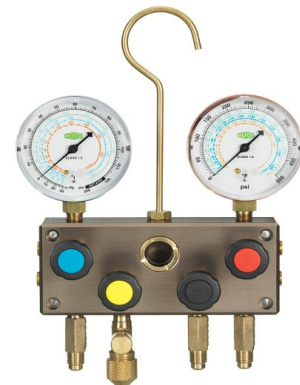

BM Series Manifold

Premium Two-Way Manifold

BM2 Series

- All metal housing Class 1.6 bourdon tube gauges (M2), easy to read, zero point adjustable, pulse free and color
- Two-piece, O-ring seal piston style valve
- Extra large sight glass to view refrigerant movement
- Swivel hook and 45° hose anchors
- Anodized high quality aluminum body
- Color coded handwheels
- All hoses are high pressure, 870 psi working pressure, 3600 psi burst pressure

Designation	Hoses	Packaging	Part No.
BM2-8-F-R12	none	cardboard box	9884438
BM2-8-F-R22	none	cardboard box	4506490
BM2-8-F-R134a	none	cardboard box	9884439
BM2-8-F-R410A	none	cardboard box	4506571
BM2-8-F-R410A-FG	none	cardboard box	4662535
BM2-6-F-R22	3' set	cardboard box	4506502
BM2-6-F-R22-CCL-60	5' set	cardboard box	4506520
BM2-6-F-R22-CCL-72	6' set	cardboard box	4506554
BM2-6-F-R410A	3' set	cardboard box	4503261
BM2-6-F-R410A-CCL-60	5' set	cardboard box	4505710
BM2-6-F-R410A-CCL-72	6' set	cardboard box	4506589
BM2-6-F-R410A-FG-CCL-60	5' set	cardboard box	4662526
BM2-6-F-R410A-FG-CA-CCL-60	5' set w/ball valve	cardboard box	4665305
BM2-3-F-R22	3' set	plastic case	4506562
BM2-3-F-R410A	3' set	plastic case	4505239
BM2-3-F-R410A-CCL-60	5' set	plastic case	4505433
BM2-3-F-R410A-CCL-72	6' set	plastic case	4506597

BM4 Series

- Charge and evacuate an A/C or refrigeration system without having to connect and disconnect hoses, saving time and money
- All metal housing Class 1.6 bourdon tube gauges (M2), easy to read, zero point adjustable, pulse free and color-coded
- Two piece, O-ring seal piston style valve
- Extra large sight glass to view refrigerant movement
- Swivel hook and 45° hose anchors
- Anodized high quality aluminum body
- Color coded handwheels
- All hoses are high pressure, 870 psi working pressure, 3600 psi burst pressure