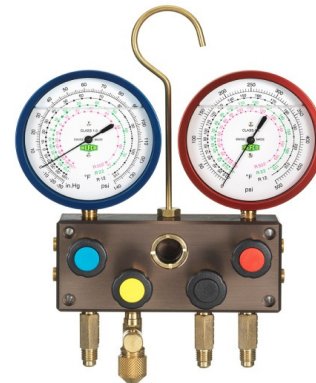

### Manifolds with Bellow Type Oil Filled Gauges

- Oil filled, bellow type, Class 1.0 accuracy gauges (R3).  
Gauges are accurate within 1% all the way around the gauge face
- Made from anodized aluminum, no plastic
- No fill nipple on the top of the gauge to allow leakage
- Extremely over-pressure resistant. Gauge withstand 2 1/2 times over-pressurization
- Zero point adjustable
- Two-piece, O-ring seal piston style valve
- Extra large sight glass to view refrigerant movement
- Color-coded handwheels
- All hoses are high pressure, 870 psi working pressure, 3600 psi burst pressure

### M2-DELUXE Series

Designation	Hoses	Packaging	Part No.
M2-8-DELUXE-F-R12	none	cardboard box	4505817
M2-8-DELUXE-F-R22	none	cardboard box	4667498
M2-8-DELUXE-F-R410A-FG	none	cardboard box	4675491
M2-3-DELUXE-F-R12-CCL-60	5' set	plastic case	4505809
M2-3-DELUXE-F-R22-CCL-60	5' set	plastic case	4667510
M2-3-DELUXE-F-R134-CCL-60	5' set	plastic case	4506759
M2-3-DELUXE-F-R410A-FG-CCL-60	5' set	plastic case	4662543
M2-3-DELUXE-F-R410A-FG-CA-CCL-60	5' set w/ball valve	plastic case	4663727

- Oil filled, bellow type, Class 1.0 accuracy gauges (R5).  
Gauges are accurate within 1% all the way around the gauge face
- Made from anodized aluminum, no plastic
- No fill nipple on the top of the gauge to allow leakage
- Extremely over-pressure resistant. Gauge withstand 2 1/2 times over-pressurization
- Zero point adjustable
- Color-coded for high and low side
- Two-piece, O-ring seal piston style valve
- Extra large sight glass to view refrigerant movement
- Swivel hook and 45° hose anchors
- All hoses are high pressure, 870 psi working pressure, 3600 psi burst pressure
- Manifolds that come with one 3/8" SAE yellow vacuum line 60" long with a working pressure of 465 psi and burst pressure of 2250 psi