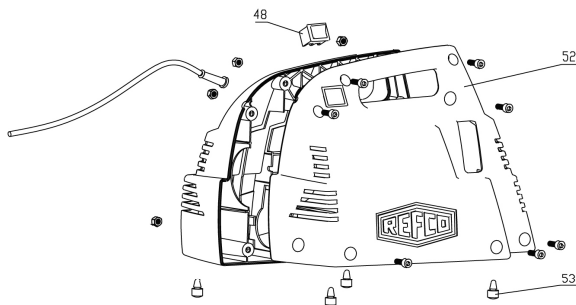

Spare Parts for RL-2, RL-4 and RL-8

Spare Parts for RL-2

Pos.	Designation	Description	Part No.
3	RL-2-3000	Oil basin complete with gasket	4661589
20	RL-2-3011	Oil sight glass with gasket + counter nut	4661597
19	RL-2/4-303	Oil mist filter with gasket	4495471
24	RL-2/4-3060	gas ballast valve complete	4661423
53	RL-8-4071	rubber pad set (4 pieces)	4507631
55	RL-2-406	Capacitor	4661040
48	RL-4-415	Switch	4496770
52	RL-2-4000	Housing complete	4661538
1	RL-2-2A	Vacuum stage complete	4661482
64	RL-2-64	Intake port w/cap	4668028

Spare Parts for RL-4

Pos.	Designation	Description	Part No.
3	RL-4-3000	Oil basin complete with gasket	4507674
20	RL-4-3011	Oil sight glass with gasket + counter nut	4507682
23	RL-4/8-310	Oil drain plug with gasket	4496761
19	RL-2/4-303	Oil mist filter with gasket	4495471
24	RL-2/4-3060	Gas ballast valve complete	4661423
53	RL-8-4071	Rubber pad set (4 pieces)	4507631
55	RL-4-406	Capacitor	4505051
48	RL-4-415	Switch	4496770
52	RL-4-4000	Housing complete	4661474
1	RL-4-2A	Vacuum stage complete	4661954
64	RL-4-64	Intake port w/cap	4668036
65	RL-4/8-65	Intake elbow	4668053

Spare Parts for RL-8

Pos.	Designation	Description	Part No.
3	RL-8-3000	Oil basin complete with gasket	4507607
20	RL-8-3011	Oil sight glass with gasket + counter nut	4507615
23	RL-4/8-310	Oil drain plug with gasket	4496761
19	RL-8-303	Oil mist filter with gasket	4507445
24	RL-8-3060	Gas ballast valve complete	4507623
53	RL-8-4071	Rubber pad set (4 pieces)	4507631
55	RL-4-426	Capacitor	4508203
48	RL-4-415	Switch	4496770
52	RL-8-4000	Housing complete	4507640
1	RL-8-2A	Vacuum stage complete	4507658
64	RL-8-64	Intake port w/cap	4668045
65	RL-4/8-65	Intake elbow	4668053