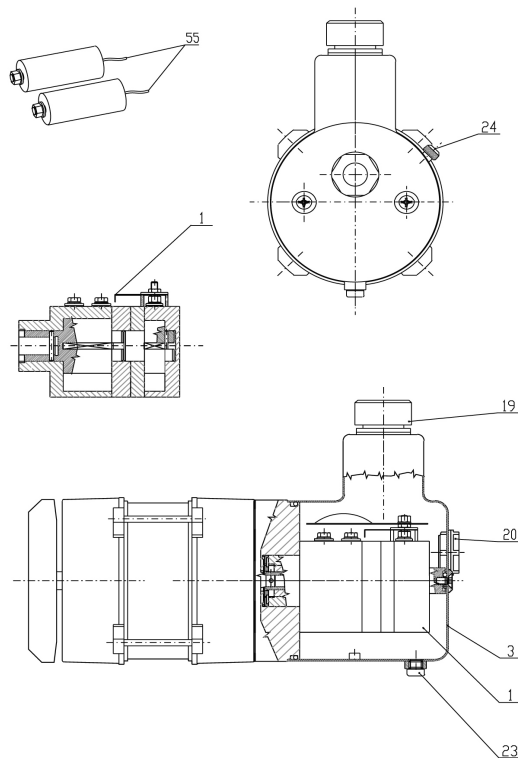

Spare Parts for RL-2, RL-4 and RL-8

Spare Parts for RL-2

Pos.	Designation	Description	Part No.
3	RL-2-3000	Oil basin complete with gasket	4661589
20	RL-2-3011	Oil sight glass with gasket + counter nut	4661597
19	RL-2/4-303	Oil mist filter with gasket	4495471
24	RL-2/4-3060	gas ballast valve complete	4661423
53	RL-8-4071	rubber pad set (4 pieces)	4507631
55	RL-2-406	Capacitor	4661040
48	RL-4-415	Switch	4496770
52	RL-2-4000	Housing complete	4661538
1	RL-2-2A	Vacuum stage complete	4661482
64	RL-2-64	Intake port w/cap	4668028

Spare Parts for RL-4

Pos.	Designation	Description	Part No.
3	RL-4-3000	Oil basin complete with gasket	4507674
20	RL-4-3011	Oil sight glass with gasket + counter nut	4507682
23	RL-4/8-310	Oil drain plug with gasket	4496761
19	RL-2/4-303	Oil mist filter with gasket	4495471
24	RL-2/4-3060	Gas ballast valve complete	4661423
53	RL-8-4071	Rubber pad set (4 pieces)	4507631
55	RL-4-406	Capacitor	4505051
48	RL-4-415	Switch	4496770
52	RL-4-4000	Housing complete	4661474
1	RL-4-2A	Vacuum stage complete	4661954
64	RL-4-64	Intake port w/cap	4668036
65	RL-4/8-65	Intake elbow	4668053

Spare Parts for RL-8

Pos.	Designation	Description	Part No.
3	RL-8-3000	Oil basin complete with gasket	4507607
20	RL-8-3011	Oil sight glass with gasket + counter nut	4507615
23	RL-4/8-310	Oil drain plug with gasket	4496761
19	RL-8-303	Oil mist filter with gasket	4507445
24	RL-8-3060	Gas ballast valve complete	4507623
53	RL-8-4071	Rubber pad set (4 pieces)	4507631
55	RL-4-426	Capacitor	4508203
48	RL-4-415	Switch	4496770
52	RL-8-4000	Housing complete	4507640
1	RL-8-2A	Vacuum stage complete	4507658
64	RL-8-64	Intake port w/cap	4668045
65	RL-4/8-65	Intake elbow	4668053